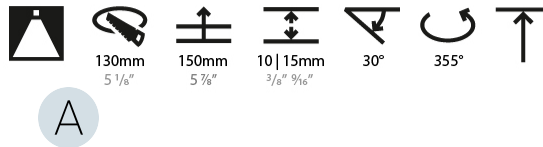

PHYSICAL

Shape: Round
Diameter (mm): 139
Diameter (in): 5 1/2
Height (mm): 137
Height (in): 5 3/8
Ceiling Thickness (mm): 10 / 12.5 / 15
Ceiling Thickness (in): 3/8 or 1/2 or 9/16
Min. Recessing Depth (mm): 150
Min. Recessing Depth (in): 5 7/8
Light Distribution: Adjustable / Downlight
Weight (kg): 0.853
Weight (lbs): 1.88
Fixture Finish: SSR / BKV / CWI / CRY / HAB / LAG / UFT / ITA / RUA / RUR / MIC / FTG / MYG / TWT / LOD / PUS / FRO / FUP / KIA / POP / BLS / SPG / MEY / GOH / GUM / CHC / COM / ABZ / JAG / OBR / MOS / ROR
Fixture Material: Aluminum Die Cast
Cut-out Measurements: 130mm / 5 1/8"

ELECTRICAL

Lamp Type: LED (Zhaga Standard)
Input Wattage (W): 28.6
Total Output Wattage (W): 26.4
Dimming: Tri-Mode (Non-Dimming and Phase Dimming (120Vac only) and 0-10V Dimming)
Driver Included: No
Driver Location: Recessed Housing
Driver Type: Constant Current - Universal
Driver Class: Class 2
Housing: See components
Input Voltage (V): 120 - 277
Constant Current (MA): 700

LED

Number of LEDs: 1
Color Temperature (°K): 2700 / 3000 / 3500 / 4000
Max. Delivered Lumen (lm): 1180 / 1930 / 2029 / 2070
Nominal Lumen (lm): 3210 / 3290 / 3459 / 3530
CRI: >90 CRI
Lamp Life (hrs): 50000

OPTICAL

Reflector: 10 / 18 / 36
Adjustability: Rotational 355°, Tilt 30°

RATINGS AND CERTIFICATIONS

Certified By: Certified for North American Standards
IP rating: IP54